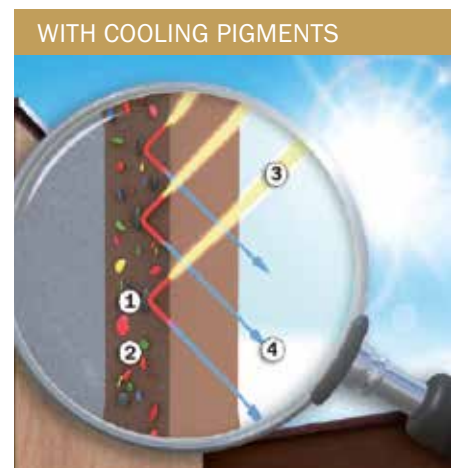

Surface with Cooling Pigments

- ① Cooling Pigment
- ② Standard pigments
- ③ Sunlight (light spectrum)
- ④ Reflected sunlight