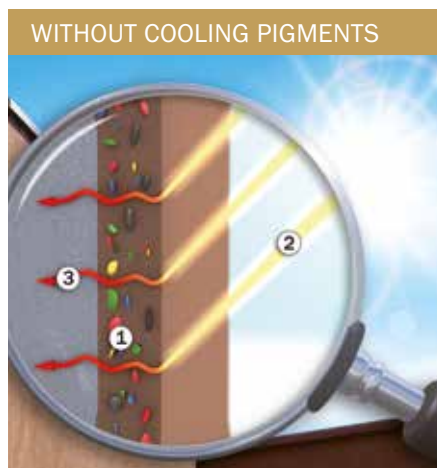

TSR = Total Solar Reflectance

Where BRV takes into account the brightness of a colour to the human eye, TSR is concerned with the solar heating of the façade. The higher the TSR value, the more solar radiation is reflected and the lower the thermal heating of the surfaces is.

Surface with CoolPigments

- ① Standard pigments
- ② Sunlight (light spectrum)
- ③ Non-reflected radiation, dissipated as heat into the subsurfaces